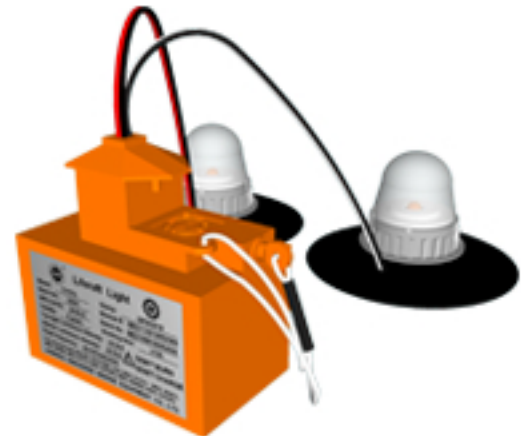

Liferaft Light

www.DX-marine.com

DESIGN BY DX-MARINE

A、 Type: YYTFD

B、 Standard

SOLAS 1974/1996, LSA, MSC.81(70), MSC.36(63),
MSC.48(66), MSC.97(73), MSC.200(80),
MSC.266(82), MSC.323(89)

C、 Overall performance & Technical parameter

a、 Luminous Intensity:

Inside light $\geq 0.5\text{cd}$

Outside light $\geq 4.3\text{cd}$

b、 Light-Duration: $\geq 12\text{h}$

c、 Operating voltage: 3.6V

d、 Light-Type: Flashing/Always bright

e、 Flash frequency: 50-70 times/min

f、 Battery: Lithium battery

g、 The indicator light can give out light when the
liferaft and boat has been inflatable

D、 Approve: CCS MED EC SOLAS

Jiangsu Dingxiang Marine Equipment Co.,LTD.

Professional fire fighting & life saving equipment manufacturer